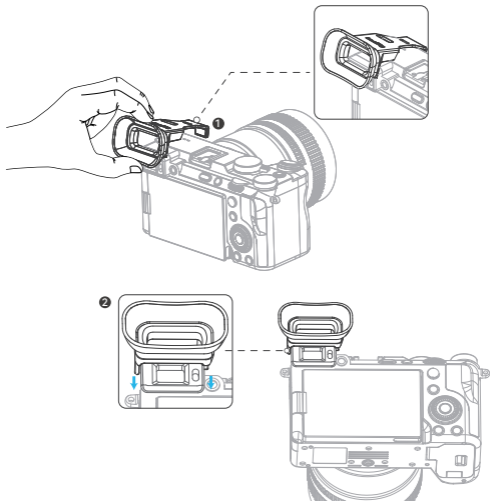

SmallRig

Camera Viewfinder Eyecup

for Sony Alpha 7C II / Alpha 7CR

相机取景器眼罩 (适用于索尼 Alpha 7C II / 7CR)

Operating Instruction / 操作指引

- Thank you for purchasing SmallRig's product.
感谢您购买 SmallRig 产品。
- Please read this Operating Instruction carefully.
使用本产品之前, 请仔细阅读操作指引。
- Please follow the safety warnings.
请注意所有警告提示并遵循使用操作指引的所有指令。

In the Box / 包装清单

Camera Viewfinder Eyecup × 1
相机取景器眼罩

Guarantee Card × 1
保修卡

Product Installation / 产品安装

Product Disassembly / 产品拆卸

Note / 注意:

Use with bare camera bodies only.

为保证更好的贴合度，本产品仅适用相机裸机使用。

Specifications / 产品参数

Product Dimensions 产品尺寸	2.4 × 1.9 × 1.3in 61.6 × 48.5 × 33.0mm
Product Weight 产品重量	0.35 ± 0.07oz 10.0 ± 2.0g
Material(s) 主要材质	ABS + PC, Silicone ABS + PC, 硅胶

Specifications subject to change without prior notice. Please refer to the physical product for the most up-to-date information.