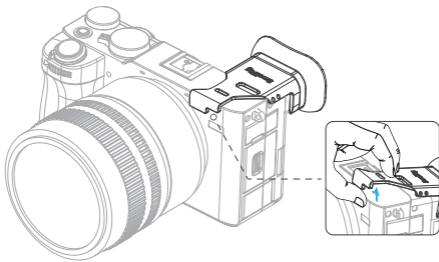

SmallRig

Camera Viewfinder Eyecup

for Sony Alpha 7C II / Alpha 7CR

相机取景器眼罩 (适用于索尼 Alpha 7C II / 7CR)

Operating Instruction / 操作指引

- Thank you for purchasing SmallRig's product.
感谢您购买 SmallRig 产品。
- Please read this Operating Instruction carefully.
使用本产品之前, 请仔细阅读操作指引。
- Please follow the safety warnings.
请注意所有警告提示并遵循使用操作指引的所有指令。

In the Box / 包装清单

Camera Viewfinder Eyecup × 1
相机取景器眼罩

Guarantee Card × 1
保修卡

Product Installation / 产品安装

Product Disassembly / 产品拆卸

Note / 注意:

Use with bare camera bodies only.

为保证更好的贴合度，本产品仅适用相机裸机使用。

Specifications / 产品参数

Product Dimensions 产品尺寸	2.4 × 1.9 × 1.3in 61.6 × 48.5 × 33.0mm
Product Weight 产品重量	0.35 ± 0.07oz 10.0 ± 2.0g
Material(s) 主要材质	ABS + PC, Silicone ABS + PC, 硅胶

Specifications subject to change without prior notice. Please refer to the physical product for the most up-to-date information.