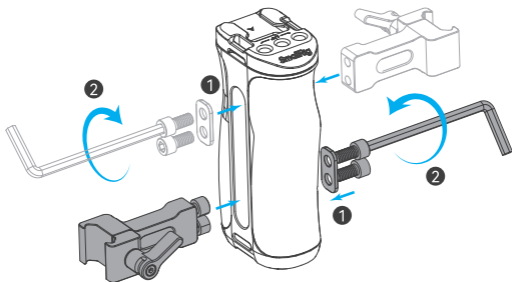

In the Box / 包装清单

Side Handle 手柄	× 1	Guarantee Card 保修卡	× 1
Handle Adapter 手柄连接件	× 1		

Specifications / 产品参数

Product Dimensions 产品尺寸	4.1 × 2.7 × 2.1 in 105.5 × 68.0 × 53.8 mm
Product Weight 产品重量	5.3 ± 0.2oz 149.0 ± 5.0g
Material (s) 主要材质	PC+10%Gf, Silicone, Aluminum Alloy PC+10%Gf、硅胶、铝合金
Compatibility 适配性	Cages with built-in NATO rails 内置滑条的拓展框

* 技术参数如有改动，以实物为准，恕不另行通知。

Specifications subject to change without prior notice. Please refer to the physical product for the most up-to-date information.

Installation / 安装步骤

(1)

(2)

(3)

- The package does not include the camera.
- 相机机身需另购