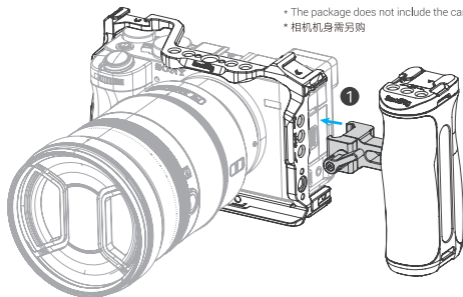

In the Box / 包装清单

Side Handle 手柄	× 1	Guarantee Card 保修卡	× 1
Handle Adapter 手柄连接件	× 1		

Specifications / 产品参数

Product Dimensions 产品尺寸	4.1 × 2.7 × 2.1 in 105.5 × 68.0 × 53.8 mm
Product Weight 产品重量	5.3 ± 0.2oz 149.0 ± 5.0g
Material (s) 主要材质	PC+10%Gf, Silicone, Aluminum Alloy PC+10%Gf、硅胶、铝合金
Compatibility 适配性	Cages with built-in NATO rails 内置滑条的拓展框

* 技术参数如有改动，以实物为准，恕不另行通知。

Specifications subject to change without prior notice. Please refer to the physical product for the most up-to-date information.

Installation / 安装步骤

(1)

(2)

(3)

- The package does not include the camera.
- 相机机身需另购