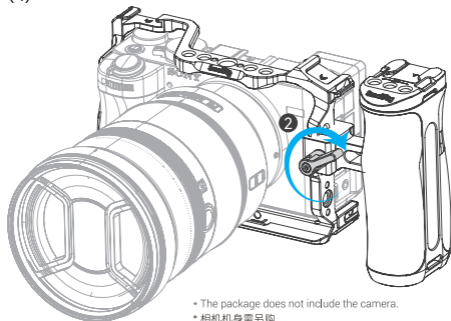

- The package does not include the camera.
- 相机机身需另购