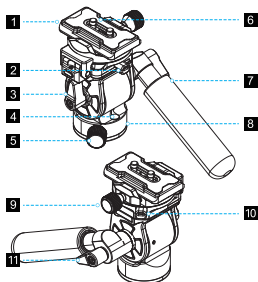

In the Box

The package includes the following items:

CT195 Tripod Kit
(including a fluid head) × 1

Metal Spiked Feet × 3

Allen Wrench × 2

Carrying Bag × 1

User Manual × 1

Thank you for purchasing SmallRig's product, Please read carefully before using.

Product Details

- 1 Quick release plate
- 2 Vertical shooting button
- 3 Tilt Knob
- 4 Spirit level
- 5 Panoramic locking knob
- 6 1/4"-20 screw
- 7 Handle telescopic locking knob
- 8 Base
- 9 Platform locking knob
- 10 Direction button
- 11 Grip handle angle adjusting locking knob

Specifications

Model	 Base MAX.D	 Width	 Height	 Depth	 Tilt Angle	 Weight	 Max.Load
4104	φ45mm	103mm	103mm	150mm	90 degrees down	0.55kg	5kg
4104	φ 1.77in	4.06in	4.06in	5.91in	90 degrees up	1.21lbs	11.0lbs