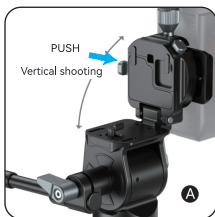

In the Box

The package includes the following items:

CT195 Tripod Kit
(including a fluid head) × 1

Metal Spiked Feet × 3

Allen Wrench × 2

Carrying Bag × 1

User Manual × 1

Thank you for purchasing SmallRig's product, Please read carefully before using.

Product Details

- 1 Quick release plate
- 2 Vertical shooting button
- 3 Tilt Knob
- 4 Spirit level
- 5 Panoramic locking knob
- 6 1/4"-20 screw
- 7 Handle telescopic locking knob
- 8 Base
- 9 Platform locking knob
- 10 Direction button
- 11 Grip handle angle adjusting locking knob