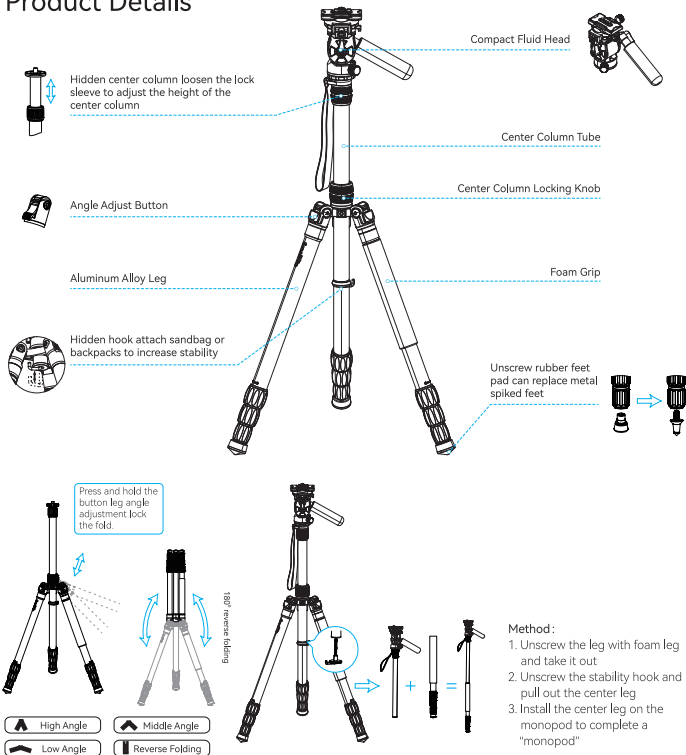

Thank you for purchasing SmallRig's product, Please read carefully before using.

Product Details

Specifications

Model	Material	Section	Max.D	Folded	Min.H	Max.H	Weight	Kg Max load	Folded	Max.H
CT195	Aluminum Alloy	4	φ25mm	430mm	390mm	1750mm	1.45kg	15kg	370mm	1800mm
CT195	Aluminum Alloy	4	φ0.98in	16.9in	15.4in	68.9in	3.2lbs	33lbs	14.6in	70.9in

* All the specifications are measured without a ball head.