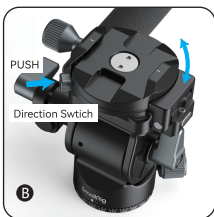

In the Box

The package includes the following items:

CT195 Tripod Kit
(including a fluid head) × 1

Metal Spiked Feet × 3

Allen Wrench × 2

Carrying Bag × 1

User Manual × 1

Thank you for purchasing SmallRig's product, Please read carefully before using.

Product Details

- 1 Quick release plate
- 2 Vertical shooting button
- 3 Tilt Knob
- 4 Spirit level
- 5 Panoramic locking knob
- 6 1/4"-20 screw
- 7 Handle telescopic locking knob
- 8 Base
- 9 Platform locking knob
- 10 Direction button
- 11 Grip handle angle adjusting locking knob