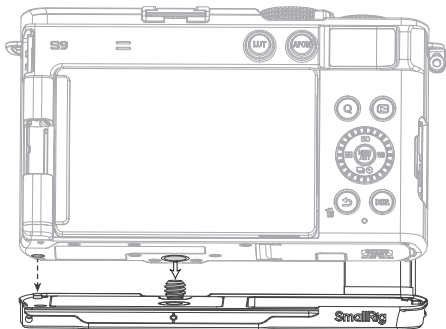

- Thank you for purchasing SmallRig's product.
  感谢您购买 SmallRig 产品。
- Please read this Operating Instruction carefully.
  使用本产品之前，请仔细阅读操作指引。
- Please follow the safety warnings.
  请注意所有警告提示并遵循使用操作指引的所有指令。

1