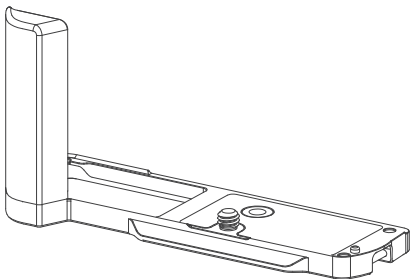

## L-Shape Handle for Panasonic P2 松下P2 L型手柄

Operating Instruction / 操作指引

- Thank you for purchasing SmallRig's product.  
感谢您购买 SmallRig 产品。
- Please read this Operating Instruction carefully.  
使用本产品之前，请仔细阅读操作指引。
- Please follow the safety warnings.  
请注意所有警告提示并遵循使用操作指引的所有指令。