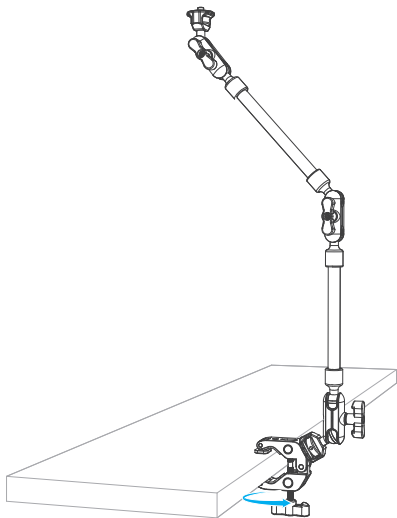

- Thank you for purchasing SmallRig's product.
  感谢您购买 SmallRig 产品。
- Please read this Operating Instruction carefully.
  使用本产品之前，请仔细阅读操作指引。
- Please follow the safety warnings.
  请注意所有警告提示并遵循使用操作指引的所有指令。

1