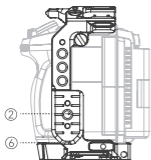

SmallRig

HawkLock Quick Release Cage Kit for Sony FX3 / FX30

索尼FX3 / FX30迅鷹快拆拓展框套件

Operating Instruction / 操作指引

Product Details / 产品介绍

- ① 1/4"-20 Threaded Hole
1/4"-20 螺纹孔
- ② 1/4"-20 Locating Hole
1/4"-20 定位孔
- ③ 3/8"-16 Threaded Hole
3/8"-16 螺纹孔
- ④ ARRI 3/8"-16 Locating Hole
阿莱定位孔
- ⑤ Cold Shoe
冷靴
- ⑥ NATO Rail
滑条
- ⑦ Strap Slot
肩带/腕带接口
- ⑧ Arca-Swiss Plate
阿卡规格快装板
- ⑨ QD Socket
QD接口
- ⑩ Dual Head Wrench
双头扳手

Cage Installation / 拓展框安装步骤

1

- * The package does not include the camera.
- * 相机机身需另购

2

- * The package does not include the camera.
- * 相机机身需另购

* The package does not include the camera.

* 相机机身需另购

Battery Replacement / 电池更换

* The package does not include the camera.

* 相机机身需另购

HDMI Cable Clamp Installation Instruction

HDMI线夹安装步骤

1

* The package does not include the camera.

* 相机机身需另购

2