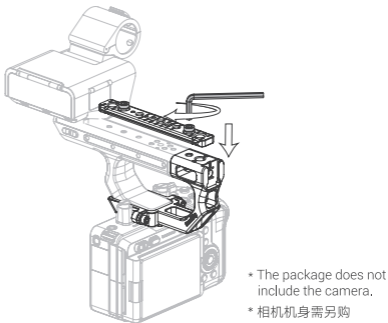

* The package does not include the camera.

* 相机机身需另购

HDMI Cable Clamp Installation Instruction

HDMI线夹安装步骤

1

* The package does not include the camera.

* 相机机身需另购

2

* The package does not include the camera.

* 相机机身需另购

Extension Mount Plate Kit Installation Instruction

XLR手柄延长安装板套件安装步骤

1

2

Hand Strap Installation Instruction

手腕带安装步骤