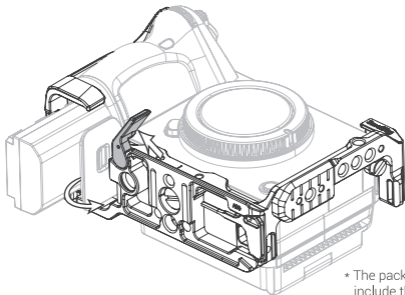

SmallRig

HawkLock Quick Release Cage Kit for Sony FX3 / FX30

索尼FX3 / FX30迅鷹快拆拓展框套件

Operating Instruction / 操作指引

Product Details / 产品介绍

- ① 1/4"-20 Threaded Hole
1/4"-20 螺纹孔
- ② 1/4"-20 Locating Hole
1/4"-20 定位孔
- ③ 3/8"-16 Threaded Hole
3/8"-16 螺纹孔
- ④ ARRI 3/8"-16 Locating Hole
阿莱定位孔
- ⑤ Cold Shoe
冷靴
- ⑥ NATO Rail
滑条
- ⑦ Strap Slot
肩带/腕带接口
- ⑧ Arca-Swiss Plate
阿卡规格快装板
- ⑨ QD Socket
QD接口
- ⑩ Dual Head Wrench
双头扳手

Cage Installation / 拓展框安装步骤

1

- * The package does not include the camera.
- * 相机机身需另购

2

- * The package does not include the camera.
- * 相机机身需另购

* The package does not include the camera.

* 相机机身需另购

Battery Replacement / 电池更换

* The package does not include the camera.

* 相机机身需另购

HDMI Cable Clamp Installation Instruction

HDMI线夹安装步骤

1

* The package does not include the camera.

* 相机机身需另购

2

* The package does not include the camera.

* 相机机身需另购

Extension Mount Plate Kit Installation Instruction

XLR手柄延长安装板套件安装步骤

1

2

Hand Strap Installation Instruction

手腕带安装步骤