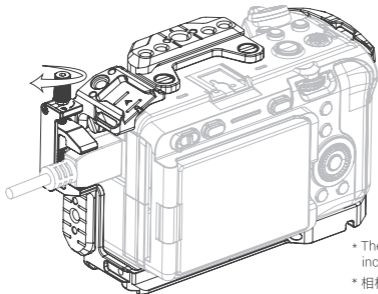

Cage Installation / 拓展框安装步骤

1

- * The package does not include the camera.
- * 相机机身需另购

2

- * The package does not include the camera.
- * 相机机身需另购

* The package does not include the camera.

* 相机机身需另购

Battery Replacement / 电池更换

* The package does not include the camera.

* 相机机身需另购

HDMI Cable Clamp Installation Instruction

HDMI线夹安装步骤

1

* The package does not include the camera.

* 相机机身需另购

2

* The package does not include the camera.

* 相机机身需另购

Extension Mount Plate Kit Installation Instruction

XLR手柄延长安装板套件安装步骤

1

2

Hand Strap Installation Instruction

手腕带安装步骤