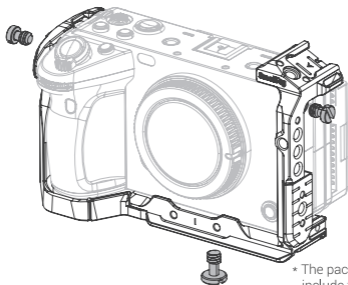

SmallRig

HawkLock Quick Release Cage Kit for Sony FX3 / FX30

索尼FX3 / FX30迅鷹快拆拓展框套件

Operating Instruction / 操作指引

Product Details / 产品介绍

- ① 1/4"-20 Threaded Hole
1/4"-20 螺纹孔
- ② 1/4"-20 Locating Hole
1/4"-20 定位孔
- ③ 3/8"-16 Threaded Hole
3/8"-16 螺纹孔
- ④ ARRI 3/8"-16 Locating Hole
阿莱定位孔
- ⑤ Cold Shoe
冷靴
- ⑥ NATO Rail
滑条
- ⑦ Strap Slot
肩带/腕带接口
- ⑧ Arca-Swiss Plate
阿卡规格快装板
- ⑨ QD Socket
QD接口
- ⑩ Dual Head Wrench
双头扳手

Cage Installation / 拓展框安装步骤

1

- * The package does not include the camera.
- * 相机机身需另购

2

- * The package does not include the camera.
- * 相机机身需另购

* The package does not include the camera.

* 相机机身需另购

Battery Replacement / 电池更换

* The package does not include the camera.

* 相机机身需另购

HDMI Cable Clamp Installation Instruction

HDMI线夹安装步骤

1

* The package does not include the camera.

* 相机机身需另购

2