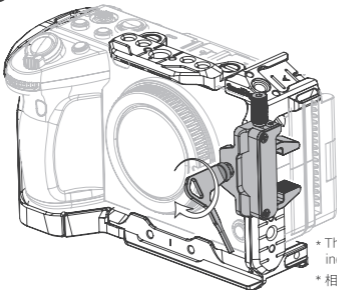

SmallRig

HawkLock Quick Release Cage Kit for Sony FX3 / FX30

索尼FX3 / FX30迅鷹快拆拓展框套件

Operating Instruction / 操作指引

Product Details / 产品介绍

- ① 1/4"-20 Threaded Hole
1/4"-20 螺纹孔
- ② 1/4"-20 Locating Hole
1/4"-20 定位孔
- ③ 3/8"-16 Threaded Hole
3/8"-16 螺纹孔
- ④ ARRI 3/8"-16 Locating Hole
阿莱定位孔
- ⑤ Cold Shoe
冷靴
- ⑥ NATO Rail
滑条
- ⑦ Strap Slot
肩带/腕带接口
- ⑧ Arca-Swiss Plate
阿卡规格快装板
- ⑨ QD Socket
QD接口
- ⑩ Dual Head Wrench
双头扳手

Cage Installation / 拓展框安装步骤

1

- * The package does not include the camera.
- * 相机机身需另购

2

- * The package does not include the camera.
- * 相机机身需另购

* The package does not include the camera.

* 相机机身需另购

Battery Replacement / 电池更换

* The package does not include the camera.

* 相机机身需另购

HDMI Cable Clamp Installation Instruction

HDMI线夹安装步骤

1

* The package does not include the camera.

* 相机机身需另购

2

* The package does not include the camera.

* 相机机身需另购

Extension Mount Plate Kit Installation Instruction

XLR手柄延长安装板套件安装步骤

1

2

Hand Strap Installation Instruction

手腕带安装步骤