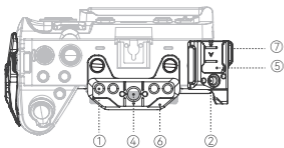

SmallRig

HawkLock Quick Release Cage Kit for Sony FX3 / FX30

索尼FX3 / FX30迅鷹快拆拓展框套件

Operating Instruction / 操作指引

Product Details / 产品介绍

- ① 1/4"-20 Threaded Hole
1/4"-20 螺纹孔
- ② 1/4"-20 Locating Hole
1/4"-20 定位孔
- ③ 3/8"-16 Threaded Hole
3/8"-16 螺纹孔
- ④ ARRI 3/8"-16 Locating Hole
阿莱定位孔
- ⑤ Cold Shoe
冷靴
- ⑥ NATO Rail
滑条
- ⑦ Strap Slot
肩带/腕带接口
- ⑧ Arca-Swiss Plate
阿卡规格快装板
- ⑨ QD Socket
QD接口
- ⑩ Dual Head Wrench
双头扳手

Cage Installation / 拓展框安装步骤

1

- * The package does not include the camera.
- * 相机机身需另购

2

- * The package does not include the camera.
- * 相机机身需另购

* The package does not include the camera.

* 相机机身需另购

Battery Replacement / 电池更换

* The package does not include the camera.

* 相机机身需另购

HDMI Cable Clamp Installation Instruction

HDMI线夹安装步骤

1

* The package does not include the camera.

* 相机机身需另购

2