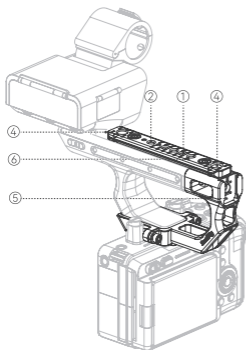

SmallRig

HawkLock Quick Release Cage Kit for Sony FX3 / FX30

索尼FX3 / FX30迅鷹快拆拓展框套件

Operating Instruction / 操作指引

Product Details / 产品介绍

- ① 1/4"-20 Threaded Hole
1/4"-20 螺纹孔
- ② 1/4"-20 Locating Hole
1/4"-20 定位孔
- ③ 3/8"-16 Threaded Hole
3/8"-16 螺纹孔
- ④ ARRI 3/8"-16 Locating Hole
阿莱定位孔
- ⑤ Cold Shoe
冷靴
- ⑥ NATO Rail
滑条
- ⑦ Strap Slot
肩带/腕带接口
- ⑧ Arca-Swiss Plate
阿卡规格快装板
- ⑨ QD Socket
QD接口
- ⑩ Dual Head Wrench
双头扳手

Cage Installation / 拓展框安装步骤

1

- * The package does not include the camera.
- * 相机机身需另购

2

- * The package does not include the camera.
- * 相机机身需另购

* The package does not include the camera.

* 相机机身需另购

Battery Replacement / 电池更换

* The package does not include the camera.

* 相机机身需另购

HDMI Cable Clamp Installation Instruction

HDMI线夹安装步骤

1

* The package does not include the camera.

* 相机机身需另购

2