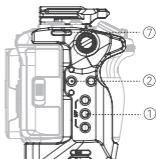

SmallRig

HawkLock Quick Release Cage Kit for Sony FX3 / FX30

索尼FX3 / FX30迅鷹快拆拓展框套件

Operating Instruction / 操作指引

Product Details / 产品介绍

- ① 1/4"-20 Threaded Hole
1/4"-20 螺纹孔
- ② 1/4"-20 Locating Hole
1/4"-20 定位孔
- ③ 3/8"-16 Threaded Hole
3/8"-16 螺纹孔
- ④ ARRI 3/8"-16 Locating Hole
阿莱定位孔
- ⑤ Cold Shoe
冷靴
- ⑥ NATO Rail
滑条
- ⑦ Strap Slot
肩带/腕带接口
- ⑧ Arca-Swiss Plate
阿卡规格快装板
- ⑨ QD Socket
QD接口
- ⑩ Dual Head Wrench
双头扳手

Cage Installation / 拓展框安装步骤

1

- * The package does not include the camera.
- * 相机机身需另购

2

- * The package does not include the camera.
- * 相机机身需另购

* The package does not include the camera.

* 相机机身需另购

Battery Replacement / 电池更换

* The package does not include the camera.

* 相机机身需另购

HDMI Cable Clamp Installation Instruction

HDMI线夹安装步骤

1

* The package does not include the camera.

* 相机机身需另购

2