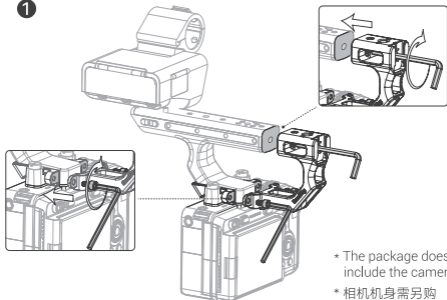

Cage Installation / 拓展框安装步骤

1

- * The package does not include the camera.
- * 相机机身需另购

2

- * The package does not include the camera.
- * 相机机身需另购

* The package does not include the camera.

* 相机机身需另购

Battery Replacement / 电池更换

* The package does not include the camera.

* 相机机身需另购

HDMI Cable Clamp Installation Instruction

HDMI线夹安装步骤

1

* The package does not include the camera.

* 相机机身需另购

2

* The package does not include the camera.

* 相机机身需另购

Extension Mount Plate Kit Installation Instruction

XLR手柄延长安装板套件安装步骤

1

2

Hand Strap Installation Instruction

手腕带安装步骤