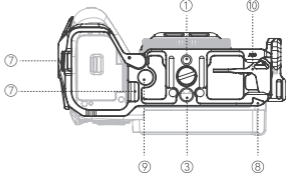

SmallRig

HawkLock Quick Release Cage Kit for Sony FX3 / FX30

索尼FX3 / FX30迅鷹快拆拓展框套件

Operating Instruction / 操作指引

Product Details / 产品介绍

- ① 1/4"-20 Threaded Hole
1/4"-20 螺纹孔
- ② 1/4"-20 Locating Hole
1/4"-20 定位孔
- ③ 3/8"-16 Threaded Hole
3/8"-16 螺纹孔
- ④ ARRI 3/8"-16 Locating Hole
阿莱定位孔
- ⑤ Cold Shoe
冷靴
- ⑥ NATO Rail
滑条
- ⑦ Strap Slot
肩带/腕带接口
- ⑧ Arca-Swiss Plate
阿卡规格快装板
- ⑨ QD Socket
QD接口
- ⑩ Dual Head Wrench
双头扳手

Cage Installation / 拓展框安装步骤

1

- * The package does not include the camera.
- * 相机机身需另购

2

- * The package does not include the camera.
- * 相机机身需另购

* The package does not include the camera.

* 相机机身需另购

Battery Replacement / 电池更换

* The package does not include the camera.

* 相机机身需另购

HDMI Cable Clamp Installation Instruction

HDMI线夹安装步骤

1

* The package does not include the camera.

* 相机机身需另购

2