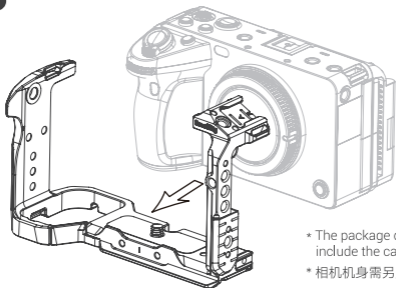

SmallRig

HawkLock Quick Release Cage Kit for Sony FX3 / FX30

索尼FX3 / FX30迅鷹快拆拓展框套件

Operating Instruction / 操作指引

Product Details / 产品介绍

- ① 1/4"-20 Threaded Hole
1/4"-20 螺纹孔
- ② 1/4"-20 Locating Hole
1/4"-20 定位孔
- ③ 3/8"-16 Threaded Hole
3/8"-16 螺纹孔
- ④ ARRI 3/8"-16 Locating Hole
阿莱定位孔
- ⑤ Cold Shoe
冷靴
- ⑥ NATO Rail
滑条
- ⑦ Strap Slot
肩带/腕带接口
- ⑧ Arca-Swiss Plate
阿卡规格快装板
- ⑨ QD Socket
QD接口
- ⑩ Dual Head Wrench
双头扳手

Cage Installation / 拓展框安装步骤

1

- * The package does not include the camera.
- * 相机机身需另购

2

- * The package does not include the camera.
- * 相机机身需另购

* The package does not include the camera.

* 相机机身需另购

Battery Replacement / 电池更换

* The package does not include the camera.

* 相机机身需另购

HDMI Cable Clamp Installation Instruction

HDMI线夹安装步骤

1

* The package does not include the camera.

* 相机机身需另购

2

* The package does not include the camera.

* 相机机身需另购

Extension Mount Plate Kit Installation Instruction

XLR手柄延长安装板套件安装步骤

1

2

Hand Strap Installation Instruction

手腕带安装步骤