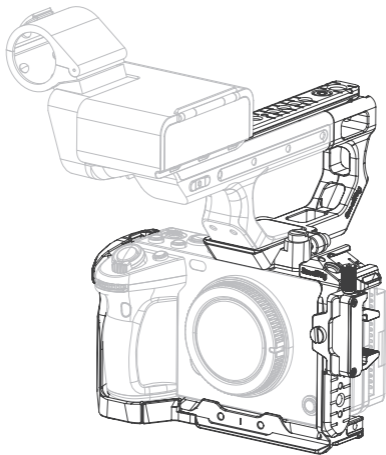

SmallRig

HawkLock Quick Release Cage Kit for Sony FX3 / FX30

索尼FX3 / FX30迅鷹快拆拓展框套件

Operating Instruction / 操作指引

Product Details / 产品介绍

- ① 1/4"-20 Threaded Hole
1/4"-20 螺纹孔
- ② 1/4"-20 Locating Hole
1/4"-20 定位孔
- ③ 3/8"-16 Threaded Hole
3/8"-16 螺纹孔
- ④ ARRI 3/8"-16 Locating Hole
阿莱定位孔
- ⑤ Cold Shoe
冷靴
- ⑥ NATO Rail
滑条
- ⑦ Strap Slot
肩带/腕带接口
- ⑧ Arca-Swiss Plate
阿卡规格快装板
- ⑨ QD Socket
QD接口
- ⑩ Dual Head Wrench
双头扳手

Cage Installation / 拓展框安装步骤

1

- * The package does not include the camera.
- * 相机机身需另购

2

- * The package does not include the camera.
- * 相机机身需另购

* The package does not include the camera.

* 相机机身需另购

Battery Replacement / 电池更换

* The package does not include the camera.

* 相机机身需另购

HDMI Cable Clamp Installation Instruction

HDMI线夹安装步骤

1

* The package does not include the camera.

* 相机机身需另购

2