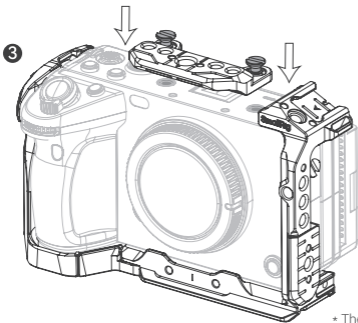

SmallRig

HawkLock Quick Release Cage Kit for Sony FX3 / FX30

索尼FX3 / FX30迅鷹快拆拓展框套件

Operating Instruction / 操作指引

Product Details / 产品介绍

- ① 1/4"-20 Threaded Hole
1/4"-20 螺纹孔
- ② 1/4"-20 Locating Hole
1/4"-20 定位孔
- ③ 3/8"-16 Threaded Hole
3/8"-16 螺纹孔
- ④ ARRI 3/8"-16 Locating Hole
阿莱定位孔
- ⑤ Cold Shoe
冷靴
- ⑥ NATO Rail
滑条
- ⑦ Strap Slot
肩带/腕带接口
- ⑧ Arca-Swiss Plate
阿卡规格快装板
- ⑨ QD Socket
QD接口
- ⑩ Dual Head Wrench
双头扳手

Cage Installation / 拓展框安装步骤

1

- * The package does not include the camera.
- * 相机机身需另购

2

- * The package does not include the camera.
- * 相机机身需另购

* The package does not include the camera.

* 相机机身需另购

Battery Replacement / 电池更换

* The package does not include the camera.

* 相机机身需另购

HDMI Cable Clamp Installation Instruction

HDMI线夹安装步骤

1

* The package does not include the camera.

* 相机机身需另购

2

* The package does not include the camera.

* 相机机身需另购

Extension Mount Plate Kit Installation Instruction

XLR手柄延长安装板套件安装步骤

1

2

Hand Strap Installation Instruction

手腕带安装步骤