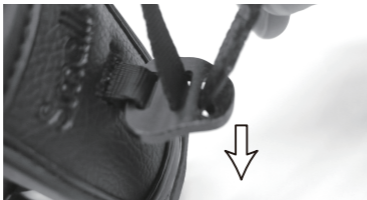

Hand Strap Installation Instruction

手腕带安装步骤

①

②

③