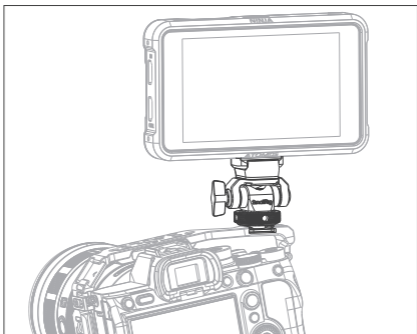

## Installation Instruction / 安装步骤

1

2

3

4

\* The package does not include the camera.

\* 相机机身需另购

·Adjust angles only after securely installing the monitor  
安装监视器后再进行角度调节