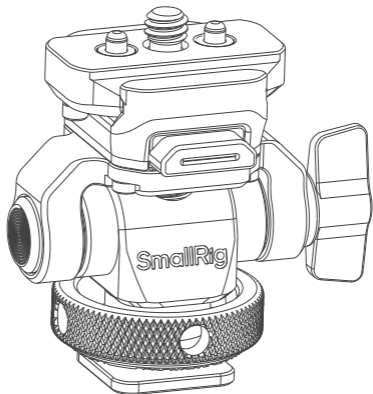

# SmallRig

HawkLock Quick Release Monitor Support  
with H21 Cold Shoe Mount

迅鷹 H21冷靴-快拆监视器支架

Operating Instruction / 操作指引

- Thank you for purchasing SmallRig's product.  
感谢您购买 SmallRig 产品。
- Please read this Operating Instruction carefully.  
使用本产品之前，请仔细阅读操作指引。
- Please follow the safety warnings.  
请注意所有警告提示并遵循使用操作指引的所有指令。

## In the Box / 包装清单

Quick Release NATO Rail	×1	Quick Release Monitor Support	×1
快拆滑条		快拆监视器支架	
Allen Wrench	×2	Guarantee Card	×1
六角扳手		保修卡	

## Specifications / 产品参数

Product Dimensions 产品尺寸	2.0 × 1.3 × 2.1in 52 × 33 × 54mm
Product Weight 产品重量	2.7 ± 0.2oz 77 ± 5g
Material (s) 主要材质	Aluminum Alloy, Stainless Steel, Silicone 铝合金、不锈钢、硅胶

## Product Details / 产品介绍

① 1/4"-20 Screw  
1/4"-20定位螺丝

② Silicone Pad  
硅胶垫片

③ Cold Shoe Mount  
冷靴座