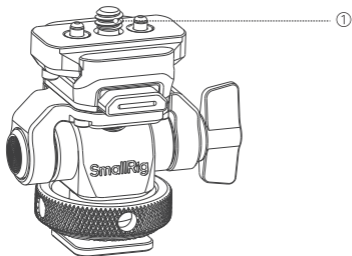

# SmallRig

HawkLock Quick Release Monitor Support  
with H21 Cold Shoe Mount

迅鷹 H21冷靴-快拆监视器支架

Operating Instruction / 操作指引

- Thank you for purchasing SmallRig's product.  
感谢您购买 SmallRig 产品。
- Please read this Operating Instruction carefully.  
使用本产品之前，请仔细阅读操作指引。
- Please follow the safety warnings.  
请注意所有警告提示并遵循使用操作指引的所有指令。

## In the Box / 包装清单

Quick Release NATO Rail	×1	Quick Release Monitor Support	×1
快拆滑条		快拆监视器支架	
Allen Wrench	×2	Guarantee Card	×1
六角扳手		保修卡	

## Specifications / 产品参数

Product Dimensions 产品尺寸	2.0 × 1.3 × 2.1in 52 × 33 × 54mm
Product Weight 产品重量	2.7 ± 0.2oz 77 ± 5g
Material (s) 主要材质	Aluminum Alloy, Stainless Steel, Silicone 铝合金、不锈钢、硅胶

## Product Details / 产品介绍

① 1/4"-20 Screw  
1/4"-20定位螺丝

② Silicone Pad  
硅胶垫片

③ Cold Shoe Mount  
冷靴座