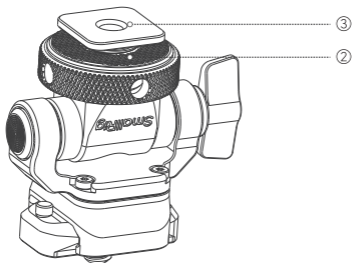

# SmallRig

HawkLock Quick Release Monitor Support  
with H21 Cold Shoe Mount

迅鷹 H21冷靴-快拆监视器支架

Operating Instruction / 操作指引

- Thank you for purchasing SmallRig's product.  
感谢您购买 SmallRig 产品。
- Please read this Operating Instruction carefully.  
使用本产品之前，请仔细阅读操作指引。
- Please follow the safety warnings.  
请注意所有警告提示并遵循使用操作指引的所有指令。

## Specifications / 产品参数

Product Dimensions 产品尺寸	2.0 × 1.3 × 2.1in 52 × 33 × 54mm
Product Weight 产品重量	2.7 ± 0.2oz 77 ± 5g
Material (s) 主要材质	Aluminum Alloy, Stainless Steel, Silicone 铝合金、不锈钢、硅胶

## Product Details / 产品介绍

① 1/4"-20 Screw  
1/4"-20定位螺丝

② Silicone Pad  
硅胶垫片

③ Cold Shoe Mount  
冷靴座