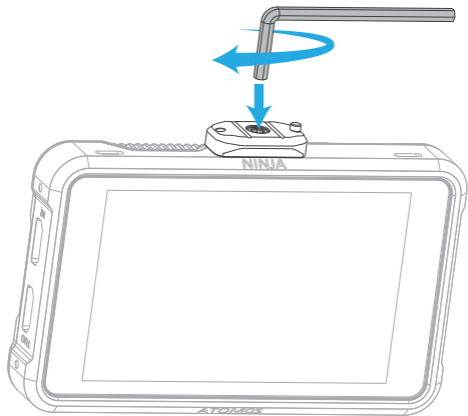

## Product Details / 产品介绍

① 1/4"-20 Screw  
1/4"-20定位螺丝

② Silicone Pad  
硅胶垫片

③ Cold Shoe Mount  
冷靴座

## Installation Instruction / 安装步骤

1

2

3

4

\* The package does not include the camera.

\* 相机机身需另购

·Adjust angles only after securely installing the monitor  
安装监视器后再进行角度调节