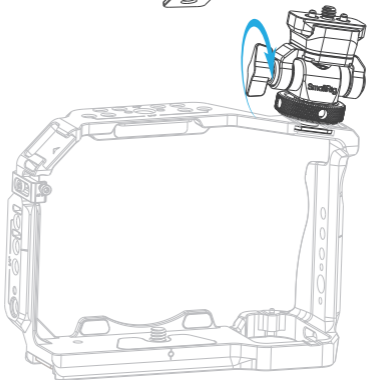

## Product Details / 产品介绍

① 1/4"-20 Screw  
1/4"-20定位螺丝

② Silicone Pad  
硅胶垫片

③ Cold Shoe Mount  
冷靴座

## Installation Instruction / 安装步骤

1

2

3

4

\* The package does not include the camera.

\* 相机机身需另购

·Adjust angles only after securely installing the monitor  
安装监视器后再进行角度调节