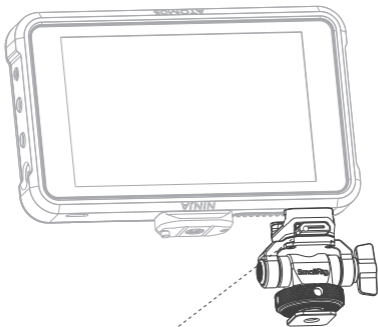

## Product Details / 产品介绍

① 1/4"-20 Screw  
1/4"-20定位螺丝

② Silicone Pad  
硅胶垫片

③ Cold Shoe Mount  
冷靴座

## Installation Instruction / 安装步骤

1

2

3

4

\* The package does not include the camera.

\* 相机机身需另购

·Adjust angles only after securely installing the monitor  
安装监视器后再进行角度调节